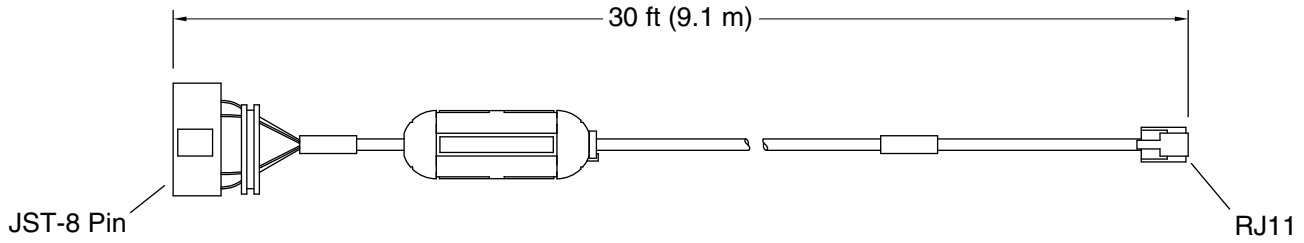

Technical Information

All product dimensions are nominal.

Notes

Install this product according to the installation guide.